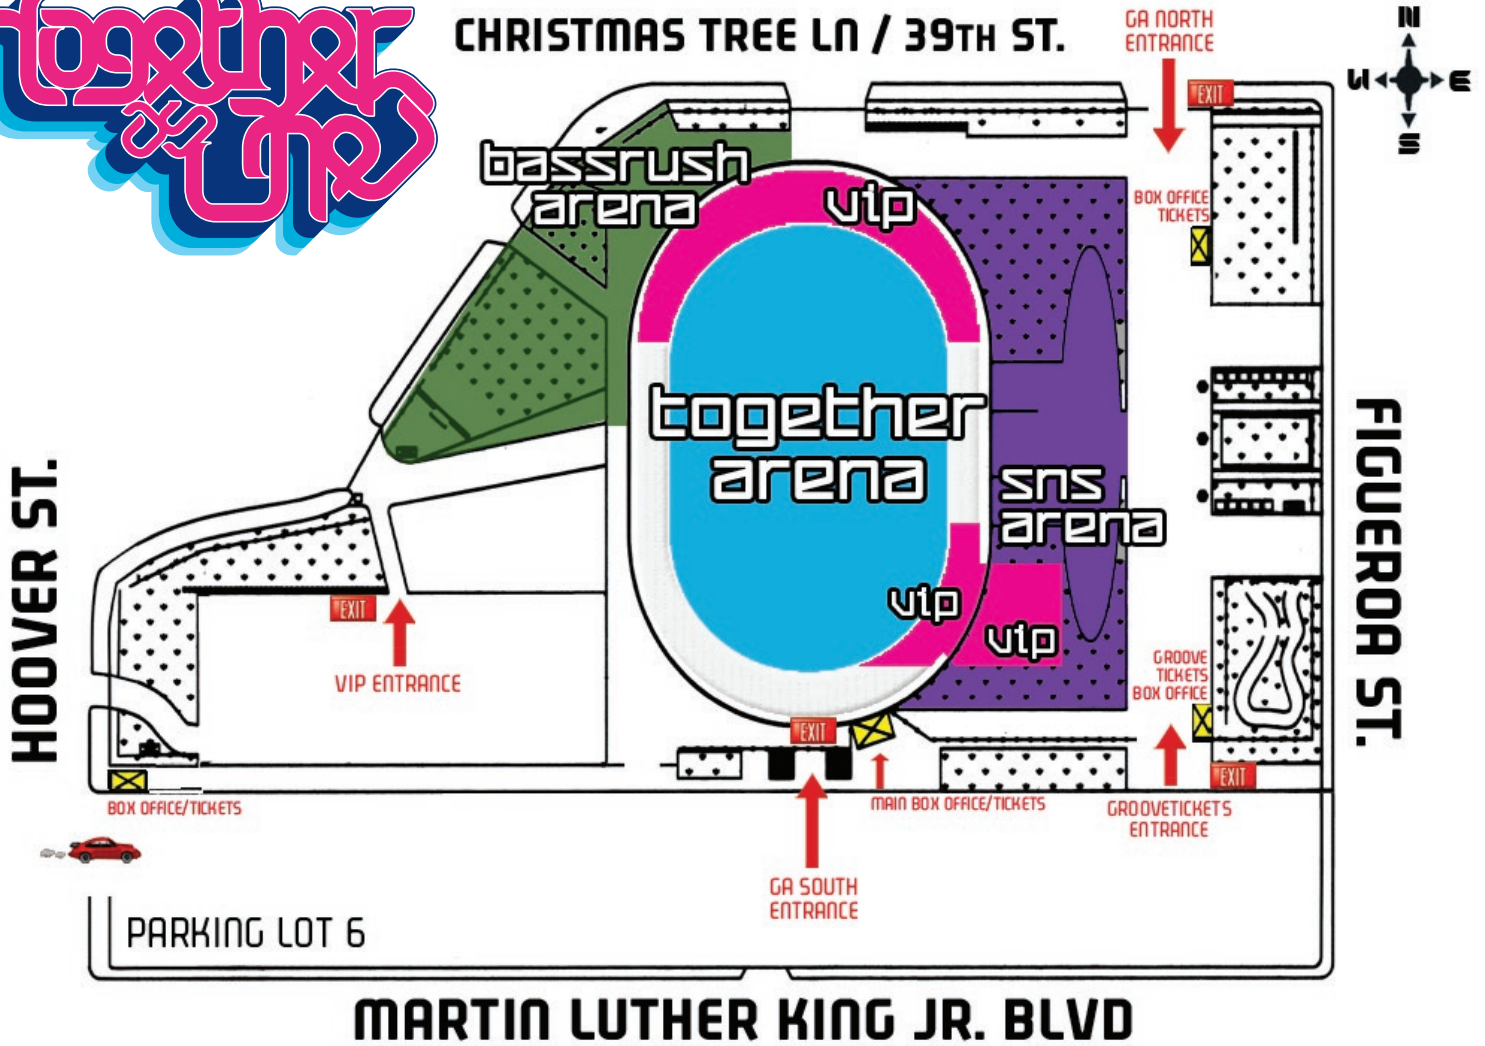

CHRISTMAS TREE LN / 39TH ST.

monday december 31, 2007

GO VENTURES AND INSOMNIAC PRESENT THE 10TH ANNUAL TOGETHER AS ONE FESTIVAL
NEW YEAR'S EVE 2008 @ THE LOS ANGELES SPORTS ARENA 7PM-4AM 3939 S. FIGUEROA STREET, LA, CA 90037

together
arena

sns
arena

bassrush
arena

SWEDISH EGIL 7PM-9PM
LEE COOMBS 9PM-10:30PM
SASHA & JOHN DIGWEED 10:30PM-2:30AM
FERRY CORSTEN 2:30AM-CLOSE

KID KRAZZY 7PM-8PM
LENNY VEGA 8PM-9PM
BARRY WEAVER 9PM-10PM
JUNIOR SANCHEZ 10PM-11:30PM
CEDRIC GERVAIS 11:30PM-1AM
DEADMAU5 1AM-2:30AM
DJ REZA 2:30AM-CLOSE

SUBFLO 7PM-8PM
HAZEN 8PM-9PM
XXXL 9PM-10PM
SILVER 10PM-11PM
DIESELBOY 11PM-12:15AM
AK1200 12:15AM-1:30AM
EVOL INTENT 1:30AM-2:45AM
DJ HIVE 2:45AM-CLOSE

MCs: DINO + QUESTION MARK