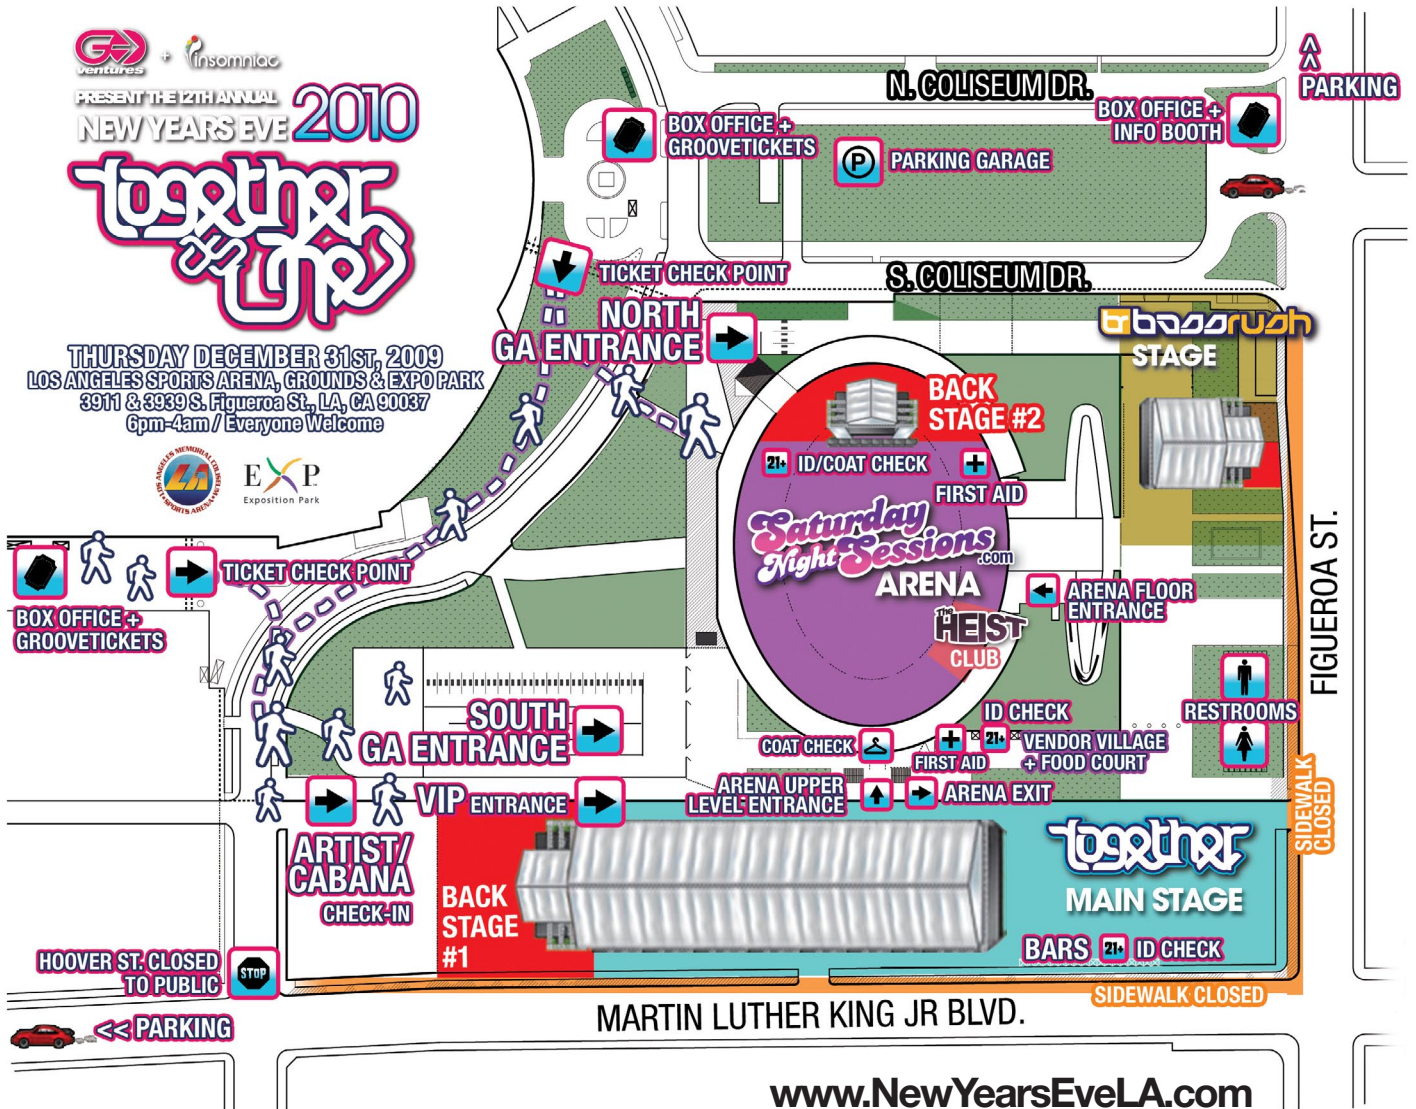

PRESENT THE 12TH ANNUAL
NEW YEARS EVE 2010

THURSDAY DECEMBER 31ST, 2009
LOS ANGELES SPORTS ARENA, GROUNDS & EXPO PARK
3911 & 3939 S. Figueroa St., LA, CA 90037
6pm-4am / Everyone Welcome

Parking Map

New Year's Eve 2009/2010

Park in lots marked in blue, then proceed to the Sports Arena from the North or South box offices. Sidewalks on MLK and Figueroa will be closed around the event.

www.NewYearsEveLA.com

TOGETHER ARENA

- 6pm-7:30pm bamaca
- 7:30pm-8:30pm swedish egil
- 8:30pm-10pm marcus schossow
- 10pm-12am john digweed
- 12am-2am david guetta
- 2am-close markus schulz

SATURDAY NIGHT SESSIONS ARENA

- 6pm-7:15pm kid krazzy
- 7:15pm-8:45pm lenny vega
- 8:45pm-10pm barry weaver
- 10pm-11pm kaskade
- 11pm-12:45am sander kleinenberg
- 12:45am-2:30am dubfire
- 2:30am-close dj reza

BASSRUSH ARENA

- 7:00pm- 10:00pm subflo, hazen, fury
- 10:00pm-11:00pm hive
- 11:00-12:00am shimon
- 12:00am-1:00am lemonde & dillinja
- 1:00am-2:00am shyfx
- 2:00am-3:00am dirty phonics (dj)
- 3:00am-4:00am xample